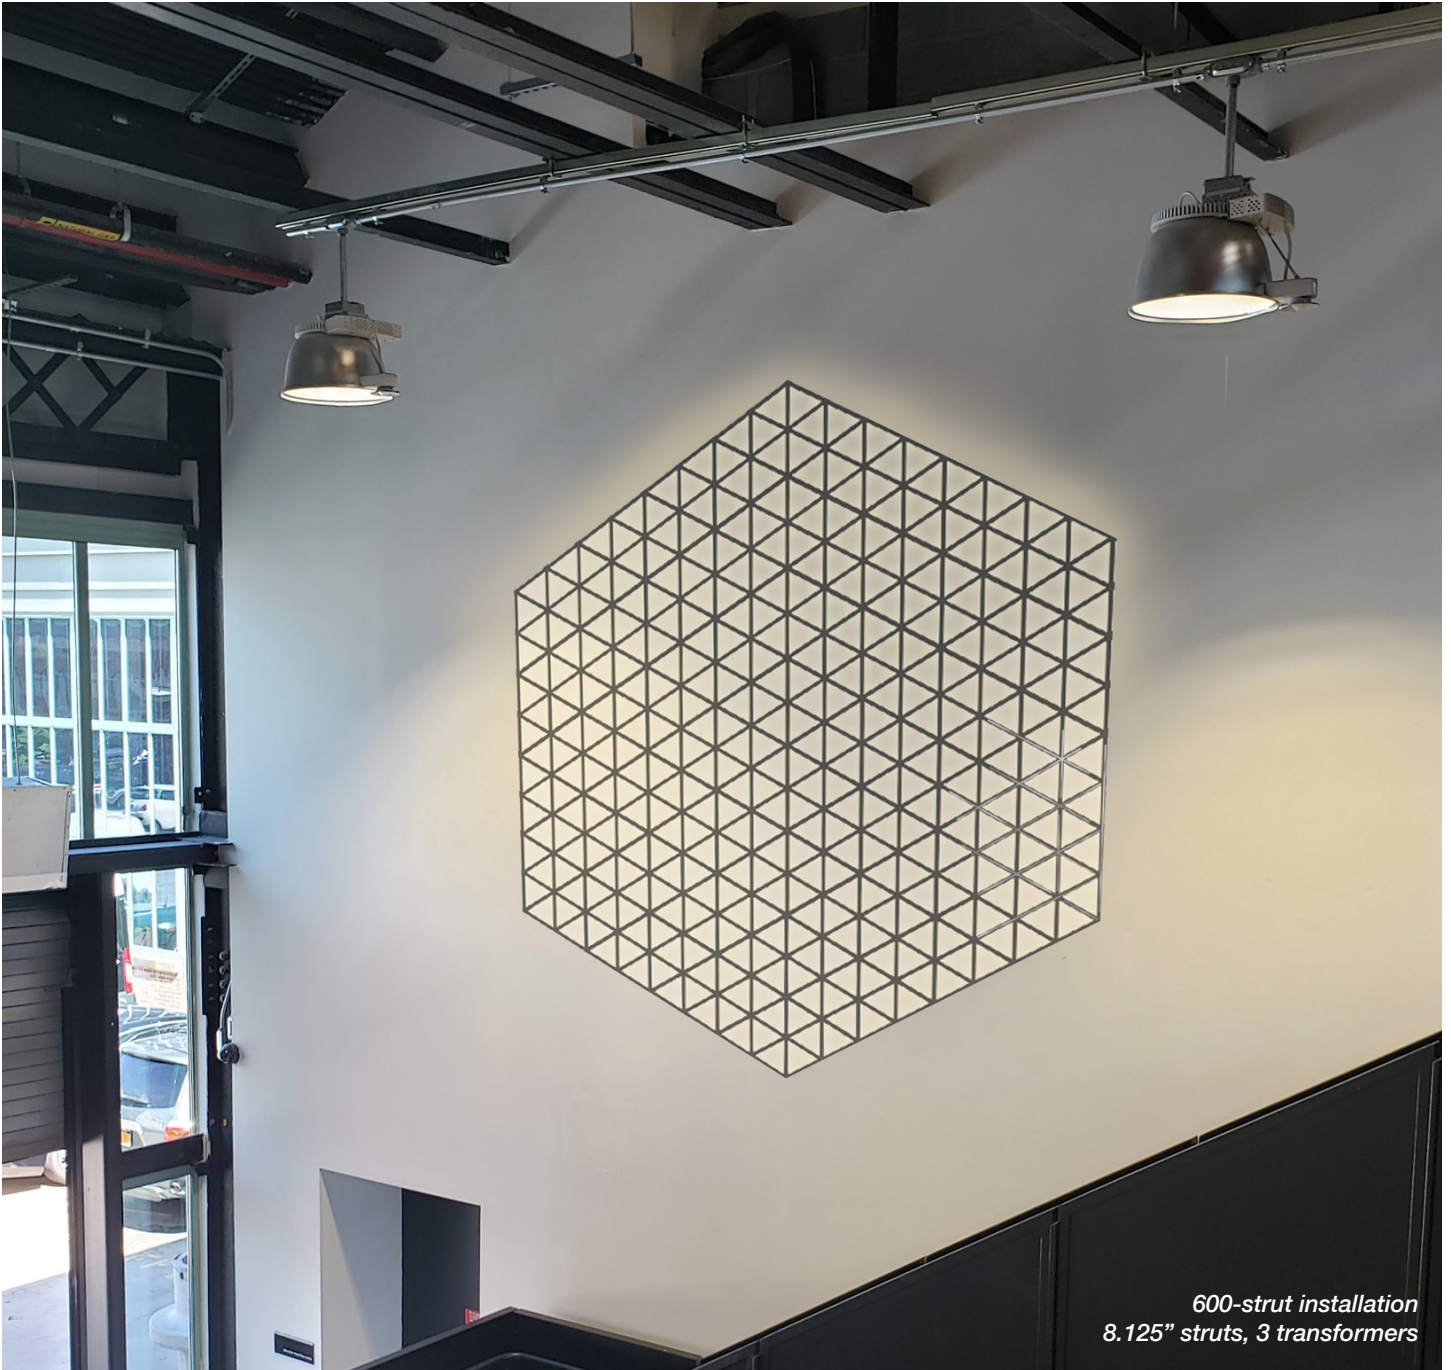

· · · JASON
· · · KRUGMAN
· · · STUDIO

TRELLI

Modular Wall and Ceiling System