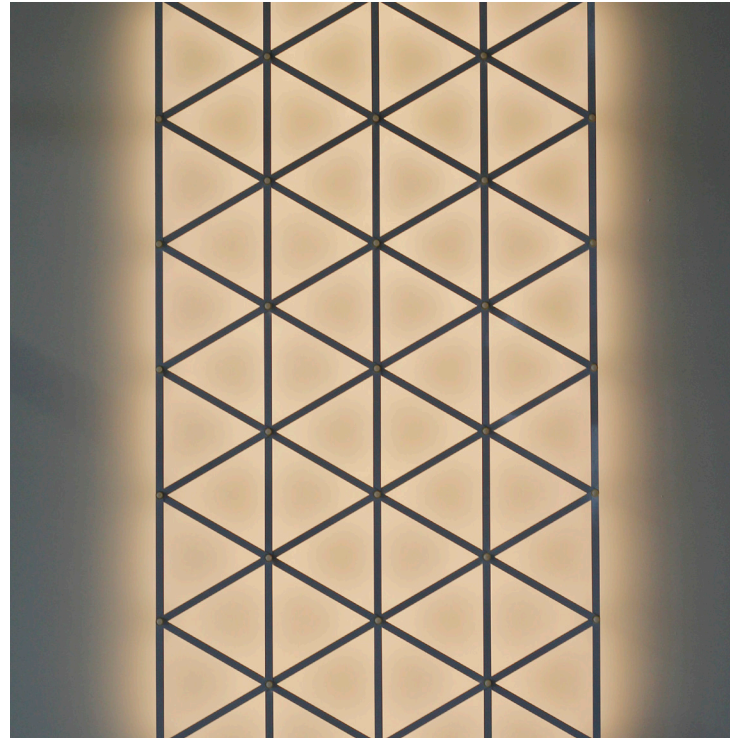

TRELLI

Modular Wall and Ceiling System

TRELLI 12" WHITE - CEILING - Part # TRC-12W-3000

Strut Length (Hole to Hole, Inches)	12"
Strut Length (Total, Inches)	12.75"
Strut Width Options	.75"
Strut Thickness	.062"

Strut Color (Viewer side)	White
Strut Color (Ceiling side)	White
Strut Hardware	White Nylon

Estimated Lumens per strut (Lm)	20
Struts per Sq Foot (Triangle)	4
Estimated Lumens per Sq Ft (Lm)	80
Color Temperature	3000K
CRI	90+
Estimated Lifetime	25,000 hrs

Transformer	60W 12DC, 5A
Transformer Mounting	Remote Enclosure
Enclosure Size	8.125" x 2" x 1.75"
Max Struts Per Transformer	200
Max Sq Ft Per Transformer	50
Dimmable	Yes - ELV Recommended

Mounting Hardware	Cable Hanger, 1 per 4 sq ft
Mounting Hardware Finishes	Nickel

Warranty	1 Year Limited Warranty
Lead Time	10-12 weeks

Connect multiple struts at a single point with a single thumbscrew

Individually replaceable with no tools

For large installations, connect multiple transformer sections using nylon insulating washers

Multiple hardware options for wall and ceiling applications

Custom solutions available for text, column wrappers, 3D forms, etc.

Flexible or rigid struts

Various strut lengths

Varying color temperatures

Black, white and gold strut surface finishes