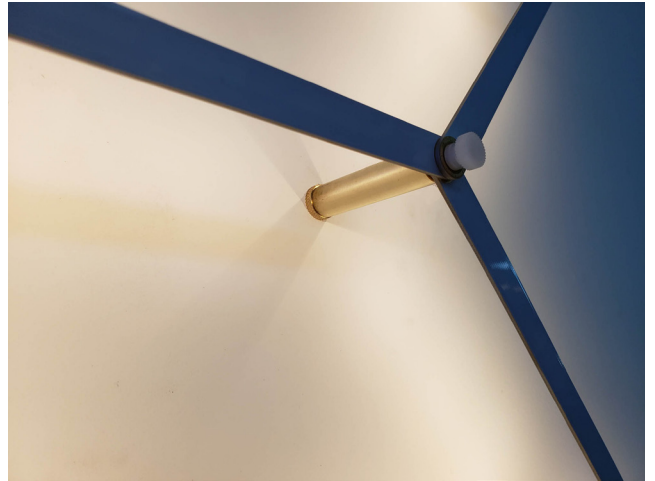

Brass and nylon wall mount hardware