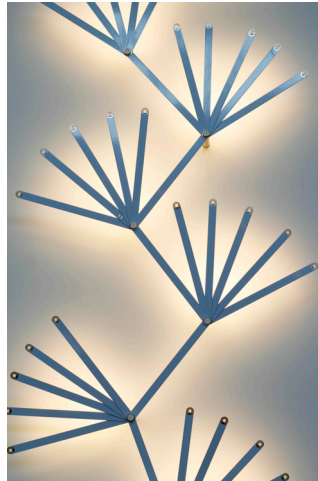

Brass and nylon wall mount hardware