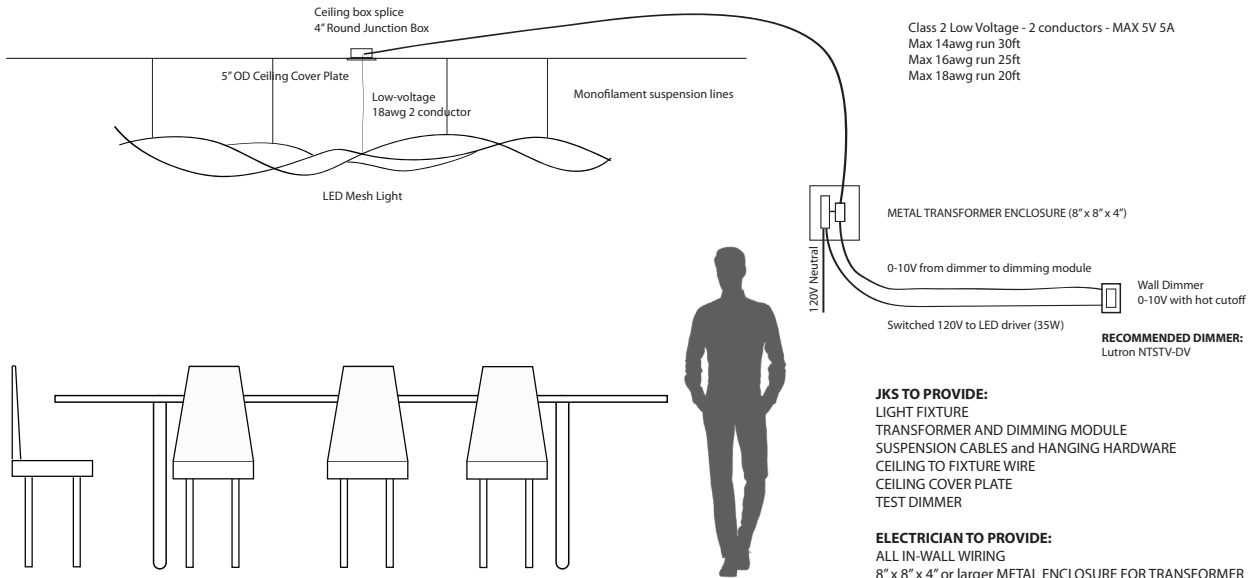

Remote Transformer Wiring

LED MESH - FLYING CARPET FIXTURE
REMOTE TRANSFORMER - HARDWIRED DIMMER - INSTALL DIAGRAM

5" (13cm) cover for remote transformer wiring

Chrome finish micro-gripper
suspension hardware