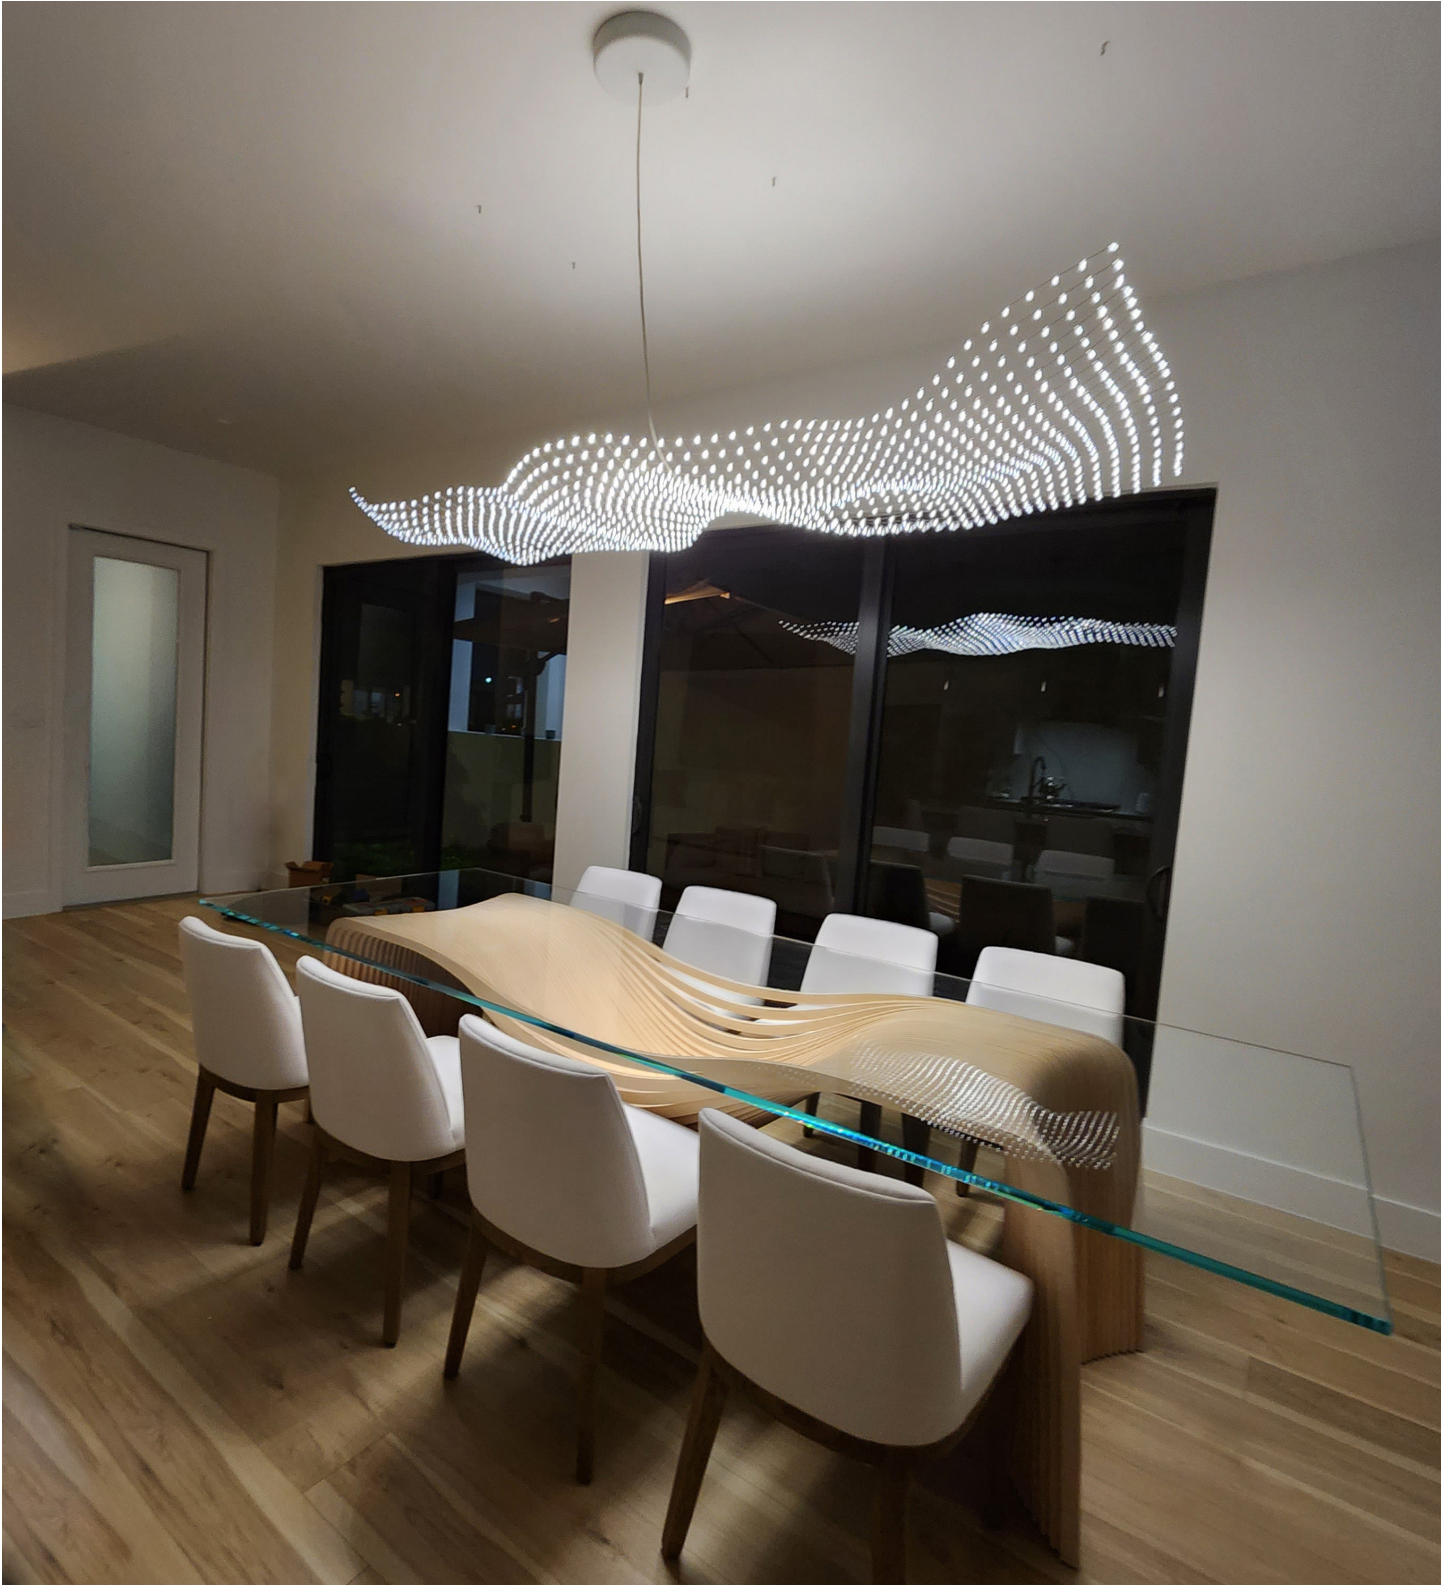

Flying Carpet - 30" x 84" x 12"

76 cm x 213 cm x 30 cm

Flying Carpet

Description

LED Mesh Chandelier - Indoor only

Materials

LED 5mm
Silver finish wire
Chrome, white or black ceiling hardware
Monofilament suspension lines

3 m x 5.2 m x 2.4 m

• • • JASON
• • • KRUGMAN
• • • STUDIO

Flying Carpet 60" x 168" x 30" (L x W x D)

152 cm x 427 cm x 76 cm

Remote Transformer Installation

Flying Carpet - 32" x 96" x 12"

81 cm x 244 cm x 30 cm

Ceiling Canopy Installation

Flying Carpet - Stacked, 30" x 80" x 26"

76 cm x 203 cm x 66 cm

Remote transformer, seamless cord drop (no hardware), recessed ceiling hardware

Flying Carpet during the day. A fine wire mesh and thin cabling make the artwork float within the space.