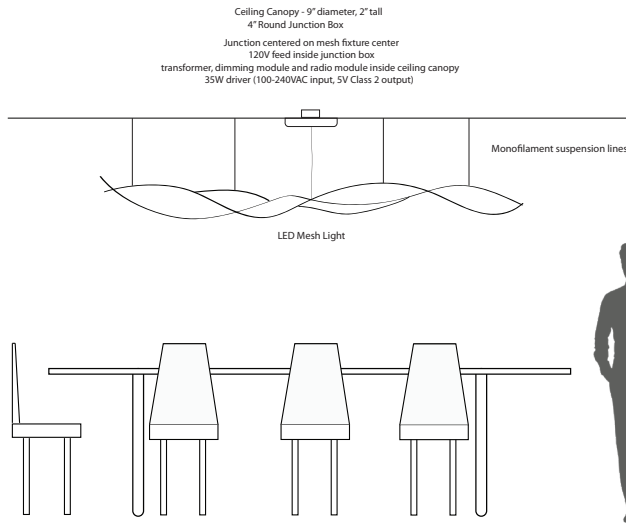

Ceiling Canopy Radio Dimmer Wiring

• • • JASON
• • • KRUGMAN
• • • STUDIO