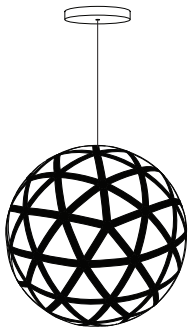

JUPITER

Description

Indoor Pendant Fixture

Materials

Gold-plated LED struts
Brass hardware

LED Technical

Dimming: Electronic Low-Voltage
Light Output: 2800K, CRI: 92
Lumens: 2185 (L), 867 (S)
Voltage: 120V (277V available)
Power: 44W (L), 20W (S)

Canopy

Brass finish
6.5" x 1.5" | 16.5 cm x 3.8 cm
Black fabric cord (6ft)

Warranty

1 Year Limited Warranty

Safety

ETL Listed

Standard finishes are matte black exterior with gold interior or gold interior and exterior.

Larger or smaller spheres, half-spheres and white surface finishes are available as custom orders.

For remote driver mounting, input voltages other than 120VAC, and custom order requests contact Jason Krugman Studio via email at info@jasonkrugman.com